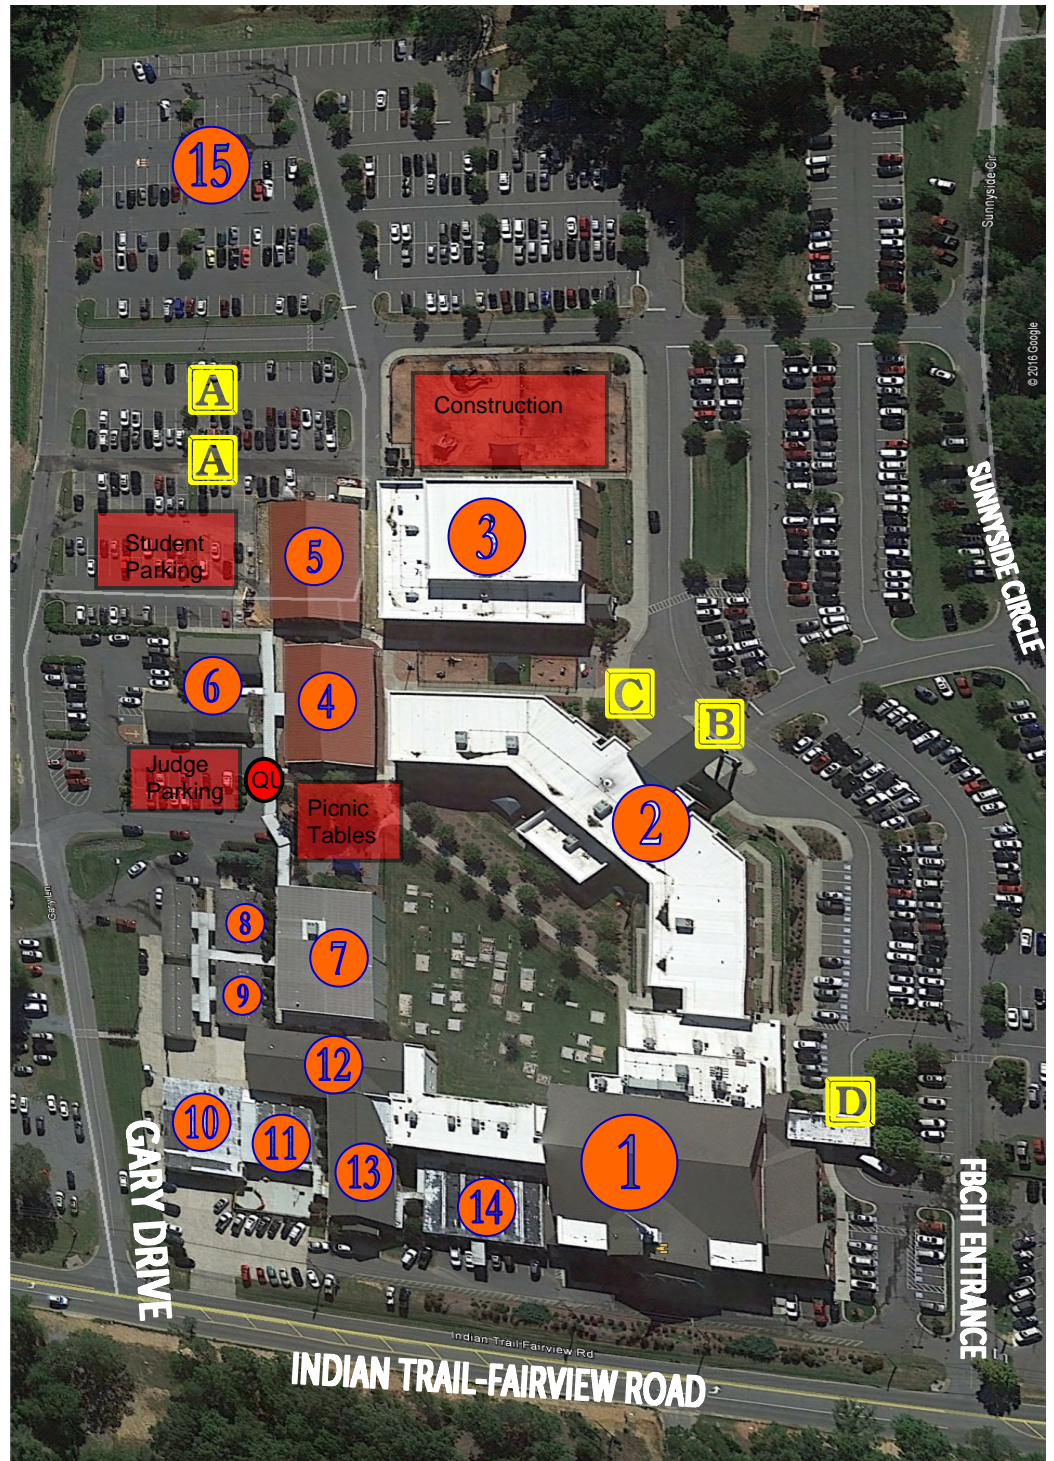

Metrolina Christian Academy / First Baptist Church of Indian Trail

732 Indian Trail-Fairview Rd, Indian Trail, NC 28079

Enter at Gary Drive

Look for the
neon green signs

④ Check-In / Judge Hospitality

⑤ More competition rooms /
Expository/Demo Storage

⑥ Grey building /School
Offices

QU Quick unloading

Enter at Gary Drive.

Look for the neon green poster board signs for directions!